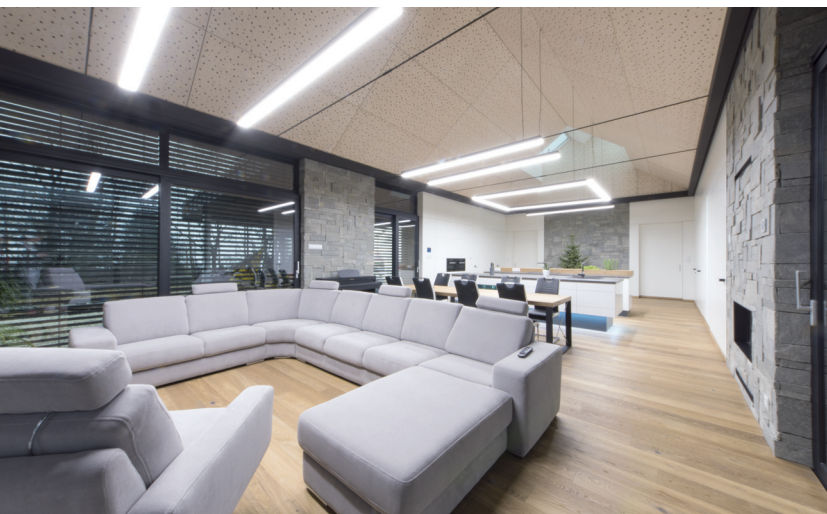

Villa Beskydy Mountain, Poland

- iNELS bus system
- dimming light and lighting scenes
  - fully controlling SPA area
  - shutters, meteostation
- temperature and humidity control
- remote by tablet, smart phones and EST3

Realization: ELKO EP Poland

Controlling

- Appliances control ●
- Lighting / Dimming ●
- Appliances switching ●
- Shutters / Blinds ●
- HVAC ●
- GRMS ○
- Cameras ○
- Intercom ○
- Audio / Video ●