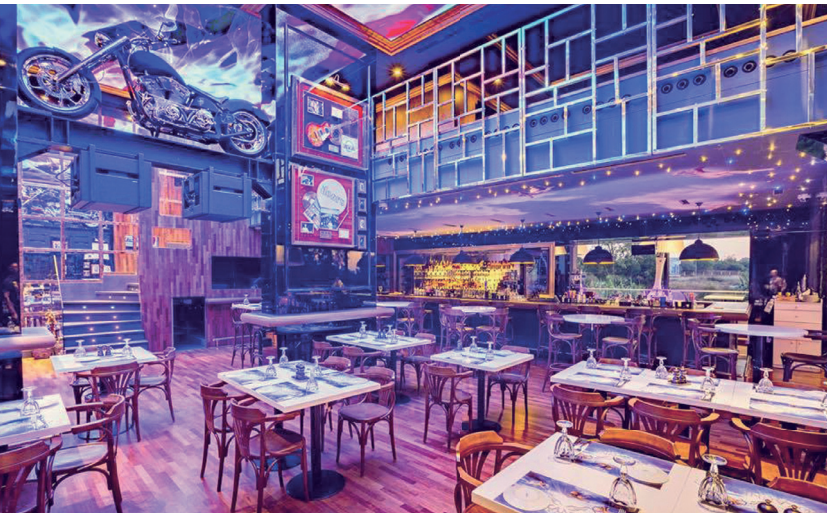

DALI integration / DMX integration

Automatic scenes

HVAC

GRMS

Monitoring center

Energy management

Audio / Video

Roxanne's Bar Nicosia, Cyprus