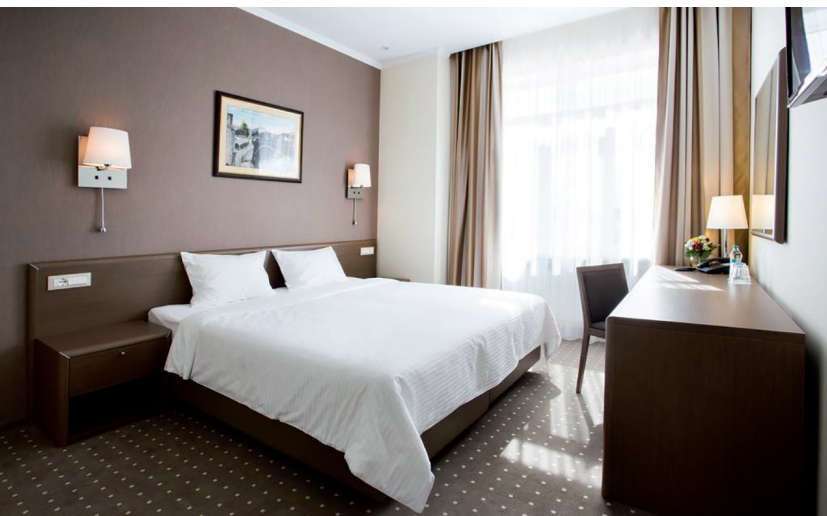

Alexandrovskiy Odessa, Ukraine

- 25 rooms with fully automation and dispatching
- integration with Samsung central conditioning

Realization: ELKO EP Ukraine

Controlling

Appliances control

Lighting

DALI integration

Shutters / Blinds

HVAC

GRMS

Access control system

Audio / Video

BMS integration